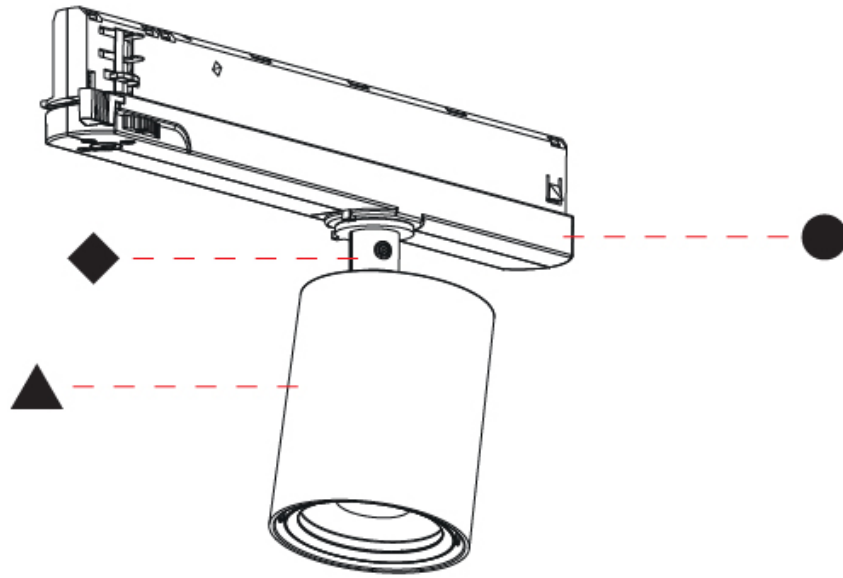

CENTRIQ IN TRACK

A3T215-

PROJECT

TYPE

SPECIFIER

QUANTITY

DATE

A